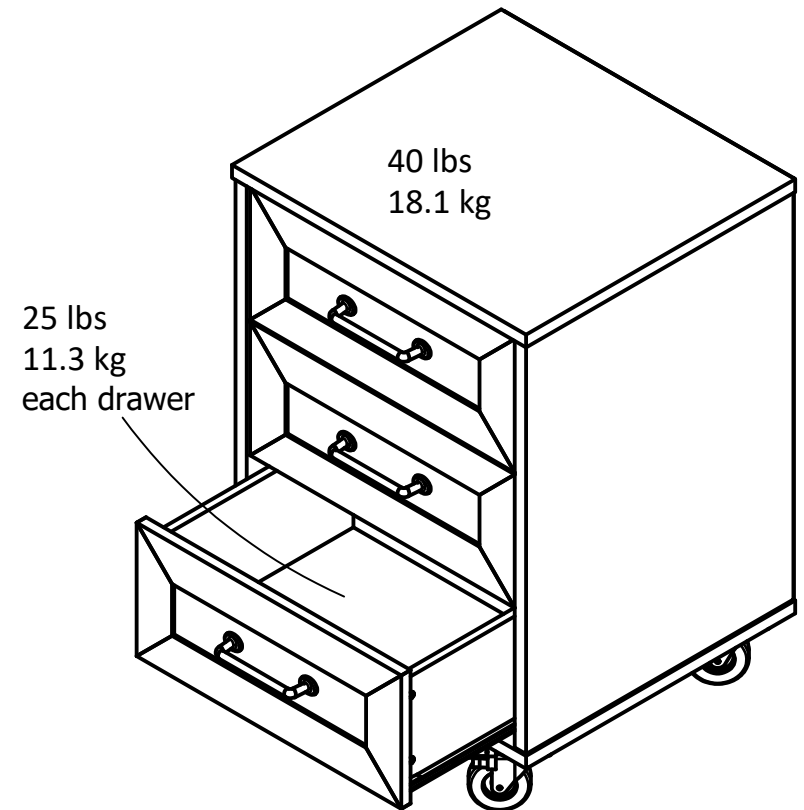

**8379**

Interior Drawer dimensions:  
15.91 in. (40.4 cm) W  
5.89 in. (14.95 cm) H  
12.97 in. (32.95 cm) D  
0.70 cubic feet each drawer

Overall Product Size:  
19.69"W x 18.00"D x 29.00"H  
50.0cm W x 45.8cm D x 73.7cm H

Wood Breakdown: 90%  
Total storage: 2.10 cubic feet

Note:  
The casters at the front of your unit are locking casters. Push down on the locking tab to lock your unit in place. Lift up the locking tab to unlock to allow your cart to roll.

Maximum Weight Capacities  
Unit Weight: 55 lbs. (24.9 kg)