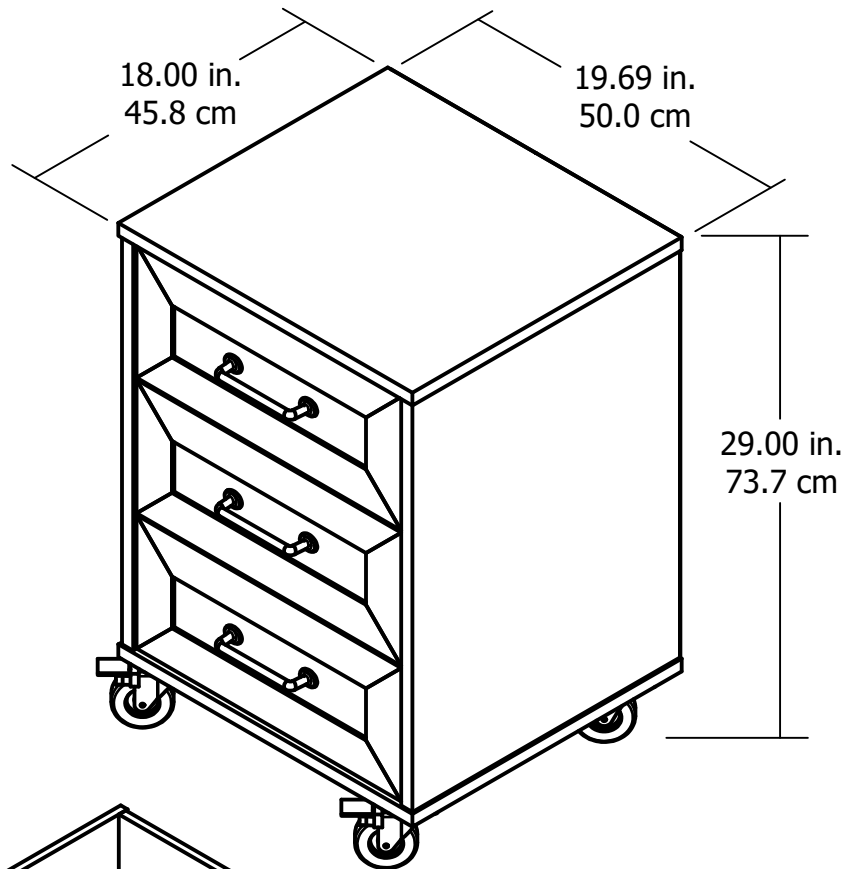

**8379**

Interior Drawer dimensions:  
15.91 in. (40.4 cm) W  
5.89 in. (14.95 cm) H  
12.97 in. (32.95 cm) D  
0.70 cubic feet each drawer

Overall Product Size:  
19.69"W x 18.00"D x 29.00"H  
50.0cm W x 45.8cm D x 73.7cm H

Wood Breakdown: 90%  
Total storage: 2.10 cubic feet

Note:  
The casters at the front of your unit are locking casters. Push down on the locking tab to lock your unit in place. Lift up the locking tab to unlock to allow your cart to roll.

Maximum Weight Capacities  
Unit Weight: 55 lbs. (24.9 kg)